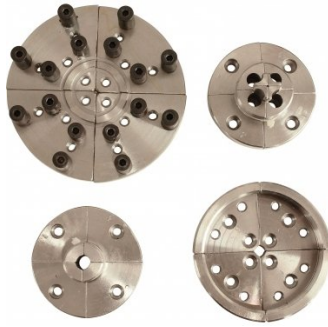

**W300**  
 Carbide Wood Turning Tools - 6 Piece Set

**W301**  
 HSS Wood Turning Tools - 8 Piece Set

**W302**  
 HSS Wood Turning Tools - 6 Piece Set

**W305**  
 Bowl Sanding Tool

**W378**  
 Roller Steady

**C290**  
 Heavy Duty Drill Chuck - Keyed Type

**D442A**  
 2MT x JT3 Drill Chuck Arbor Type

Product Brochure For ZW443

**W370**  
Scroll Chuck -100mm

**W375**  
Scroll Chuck Accessory Kit

**W297**  
Face Plate

**W298**  
Face Plate

**W306**  
Pen Mandrel Set - 2MT

**W3665**  
Scroll Chuck Insert - 1" x 10TPI

**W338B**  
Wood Lathe - Dust Chute - Big Gulp