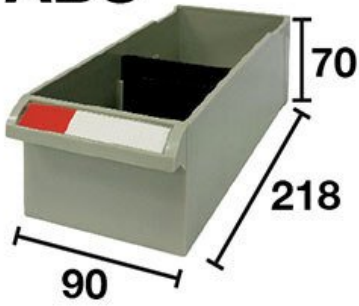

## Parts Storage Bins - PTB-20

20 Bins - 586 x 222 x 350mm

|   |                      |
|---|----------------------|
| ORDER CODE:                             | ZT7951               |
| MODEL:                                  | PTB-20               |
| Type:                                   | Parts Bin            |
| Drawer Load Capacity (kg):              | ~                    |
| Shelf Load Capacity (kg):               | ~                    |
| Total Combined Load Capacity (kg):      | ~                    |
| Parts Bin Load Capacity Each (kg):      | 10                   |
| Buckets / Bins Total Quantity (No.):    | 20                   |
| Buckets / Bins Dividers Quantity (No.): | 20                   |
| Maximum Total Load Capacity (kg):       | ~                    |
| Buckets / Bins A: Quantity / Size (mm): | 20 x (90 x 218 x 70) |
| Buckets / Bins B: Quantity / Size (mm): | ~                    |
| Buckets / Bins C: Quantity / Size (mm): | ~                    |
| Buckets / Bins D: Quantity / Size (mm): | ~                    |
| Dimensions (W x D x H) (mm):            | 586 x 222 x 350      |
| Nett Weight (kg):                       | 12.52                |

### Description

Manufactured in Taiwan

BINS - Acrylonitrile butadiene styrene (ABS) is a common thermoplastic polymer. The styrene gives the plastic a shiny, impervious surface. The most important mechanical properties of ABS are impact resistance and toughness.

### Features

- Ideal for storing small parts
- 10kg load capacity per bin
- 200kg total load capacity per unit
- ABS bins - oil & impact resistant
- Includes 20 bin dividers

Product Brochure For ZT7951

**ABS**

**Safety Lip design**

**Specific Features**

Drawers Open

Top View Shown with Parts

Drawer with Divider Shown with Parts

10kg Load With Safety Lip Design

Product Brochure For ZT7951

Parts Bin 90 x 218 x 70mm