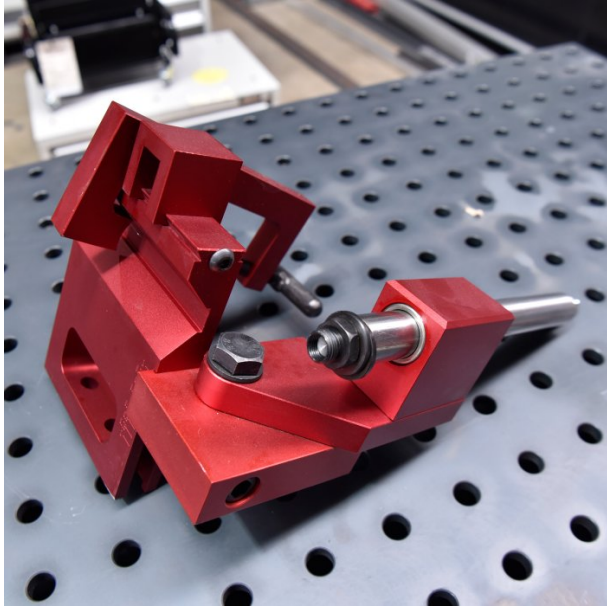

Product Brochure For Z02485

ALUMINIUM TUBE NOTCHER - Factory Sample

3" OFFSET NOTCHING

Sydney Pickup Only

ORDER CODE: _____

MODEL: _____

Branch Location (State): _____

Sydney

Product Brochure For Z02485

Specific Features

2

Recommended Accessories

D1272

Metric 135° Precision HSS Drill Set - 25 Piece

D1282

Imperial 135° Precision HSS Drill Set - 29 Piece