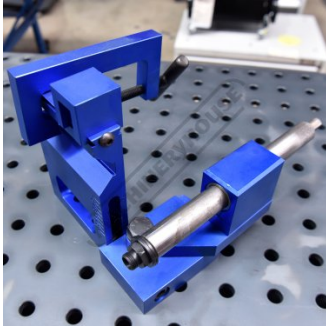

Product Brochure For Z02485

Specific Features

2

Recommended Accessories

D1272

Metric 135° Precision HSS Drill Set - 25 Piece