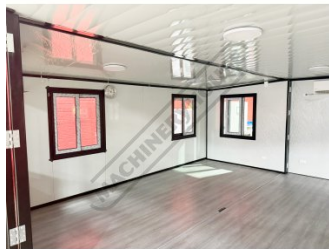

Product Brochure For XXWW60

20ft Expandable Container Office

6300 x 5600mm Expanded (2540~2400mm Height)
 Includes Panasonic 5kW Inverter Split System Air Conditioner

ORDER CODE:	XXWW60
MODEL:	~
Branch Location (State):	Sydney
Type:	20ft Expandable Container Office
Brand:	(2540~2400mm high)
Capacity:	6300 x 5600mm Expanded
Speed Range (rpm):	~
Motor Power (kW / hp):	~
Voltage / Amperage (V / amp):	~

Description

20ft Expandable Container Office – Modern, Durable, Ready to Work!

Upgrade your workspace with this premium 20ft expandable container office—built for style, strength, and day-to-day practicality. Whether you need a mobile office, creative studio, or on-site headquarters, this unit delivers comfort and reliability in one smart package.

Features

- Robust black steel frame for long-lasting durability and a bold, modern look
- Durable vinyl flooring—easy to maintain and designed for heavy use
- Double-glazed windows for abundant natural light and improved energy efficiency
- Sleek exterior cladding that boosts both weather protection and visual appeal
- Six bright ceiling lights to keep your workspace illuminated and productive
- Five power outlets + one A/C-rated socket for all your equipment
- Includes Panasonic 5kW Inverter Split System Air Conditioner
- Model: CS-RZ50AKRW / CU-RZ50AKR
- Please Note:
 - No front door included
 - Slight minor DAMAGE to inside wall in one spot as per photos.
 - Take your business anywhere with this versatile, portable office solution—set up, plug in, and get to work!

Inside 1

Inside 2 Has Slight Damaged Wall

Inside 2 Has Slight Damaged Wall Close Up

Inside 1

Inside AC UNIT

AC UNIT Model

AC UNIT Controller

Inside 1