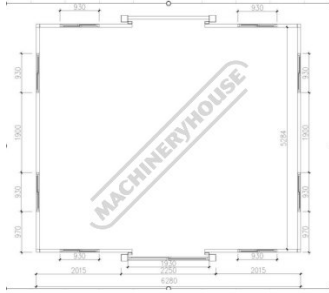

Product Brochure For XXWW60

Specific Features

Plans