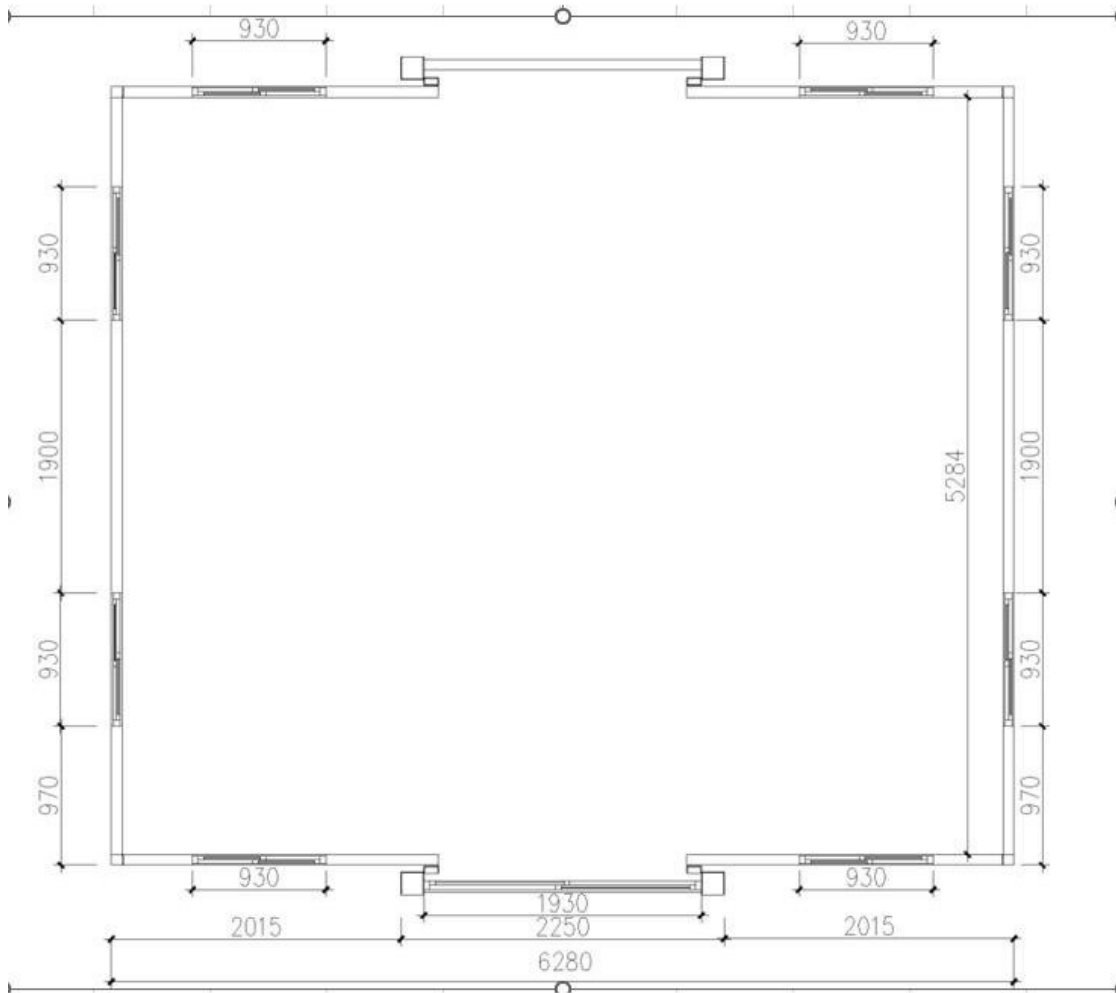

Product Brochure For XXWW60