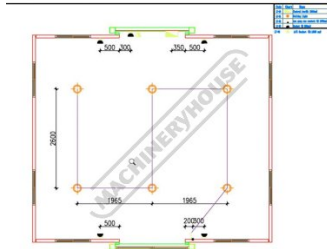

Product Brochure For XXWW60

20ft Expandable Container Office

6300 x 5600mm Expanded (2540~2400mm Height)
 Includes Panasonic 5kW Inverter Split System Air Conditioner

ORDER CODE:	XXWW60
MODEL:	~
Branch Location (State):	Sydney
Type:	20ft Expandable Container Office
Brand:	(2540~2400mm high)
Capacity:	6300 x 5600mm Expanded
Speed Range (rpm):	~
Motor Power (kW / hp):	~
Voltage / Amperage (V / amp):	~

Description

20ft Expandable Container Office – Modern, Durable, Ready to Work!

Upgrade your workspace with this premium 20ft expandable container office—built for style, strength, and day-to-day practicality. Whether you need a mobile office, creative studio, or on-site headquarters, this unit delivers comfort and reliability in one smart package.

Product Brochure For XXWW60

Product Brochure For XXWW60

Specific Features

Plans

Electrical Plan

Left View

Outside View

Rear View