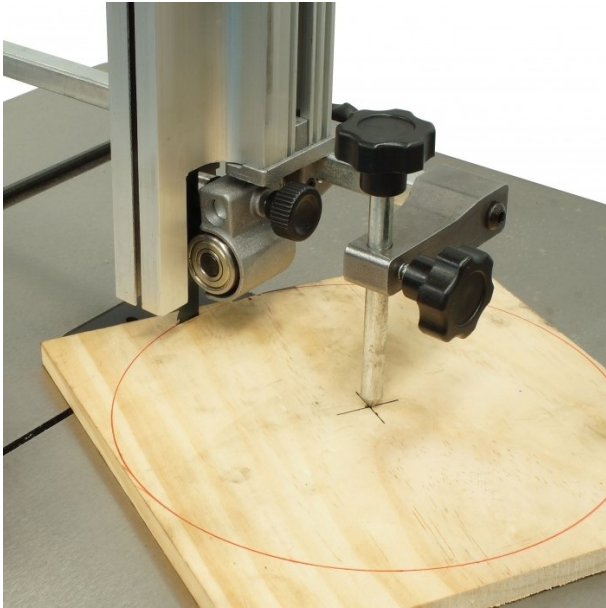

Product Brochure For W9492

Circle Cutting Attachment - CCA-310

110 - 730mm Circle Capacity

Suits BP-310 Band Saw

Ex GST
\$40.00

Inc GST
\$44.00

ORDER CODE:	W9492
MODEL:	CCA-310
Circle Capacity (min-max) (mm):	110 - 730mm
Suits Band Saw:	BP-310

Description

This attachment with your wood band saw makes cutting circles on timber boards very quick and accurate as shown.

Features

- Adjustable arm for different size circles
- Adjustable centre pin height
- Thumb lock screws

Product Brochure For W9492

Specific Features

Watch Video Web Image

Shown On BP 310 Wood Bandsaw

Circle Cutting Attachment

Recommended Accessories

W952

Wood Band Saw