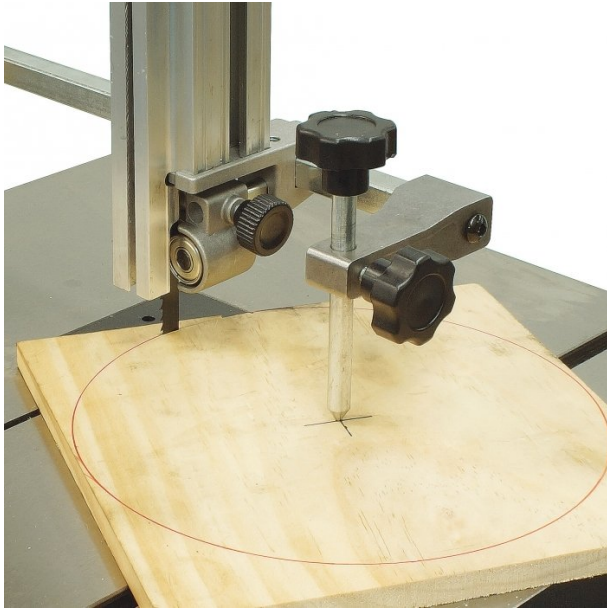

## Circle Cutting Attachment - CCA-255

110 - 600mm Circle Capacity

Suits BP-255 Band Saw

**Ex GST**  
**\$40.00**

**Inc GST**  
**\$44.00**

ORDER CODE:	W949
MODEL:	CCA-255
Circle Capacity (min-max) (mm):	110 - 600mm
Suits Band Saw:	BP-255

### Description

This attachment with your wood band saw makes cutting circles on timber boards very quick and accurate as shown.

### Features

- Adjustable arm for different size circles
- Adjustable centre pin height
- Thumb lock screws

Product Brochure For W949

**Specific Features**

Shown On BP-255 Wood Bandsaw Circle Cutting Kit

Shown On BP 255 Wood Bandsaw W950