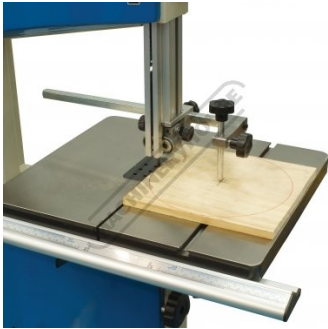

## Circle Cutting Attachment - CCA-255

110 - 600mm Circle Capacity

Suits BP-255 Band Saw

**Ex GST**  
**\$40.00**

**Inc GST**  
**\$44.00**

ORDER CODE:	W949
MODEL:	CCA-255
Circle Capacity (min-max) (mm):	110 - 600mm
Suits Band Saw:	BP-255

### Description

This attachment with your wood band saw makes cutting circles on timber boards very quick and accurate as shown.

### Features

- Adjustable arm for different size circles
- Adjustable centre pin height
- Thumb lock screws

Product Brochure For W949

**Specific Features**

Shown On BP-255 Wood Bandsaw Circle Cutting Kit

Shown On BP 255 Wood Bandsaw W950