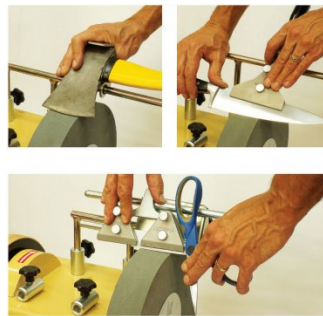

Description

TiGer 2000 WETSTONE GRINDER
 200x40mm 120W 240V

IDEAL FOR HOME AND THE SMALL WORKSHOP, Correct grinding and honing is an art in itself. Without training and experience, costly mistakes can be made and expensive tooling ruined. This Wet stone sharpening system offer superb, professional results and a razor sharp finish every time. With total accuracy and sharpening efficiency this Wet Stone sharpening system is easy to use even for a beginner. Ideal for the home and small workshop and with a comprehensive range of accessories, it is perfect in producing sharp cutting edges to knives, scissors and tools. Extensive accessories are included with the standard equipment: The Ø200mm Wet stone Sharpening System offers superior technology for professional results every time - even if you are a novice.

Includes

- Jig for straight edges, plane irons, ripping chisels
- Angle setting jig for measuring exact angles and settings
- Abrasive paste for honing

Product Brochure For W860

Recommended Accessories

W810
 Universal Tool Stand

W8636
 Stone Grader - Fine & Coarse

W8638
 Angle Guide - 250mm

W8642
 Jig 60 Knife & Blade Holder

W8643
 Jig 120 Knife & Blade Holder

W8646
 Jig 110 Grinding Rest

W8615
 Jig 40, 120, 160 Household
 Sharpening Kit - 3 Piece Set