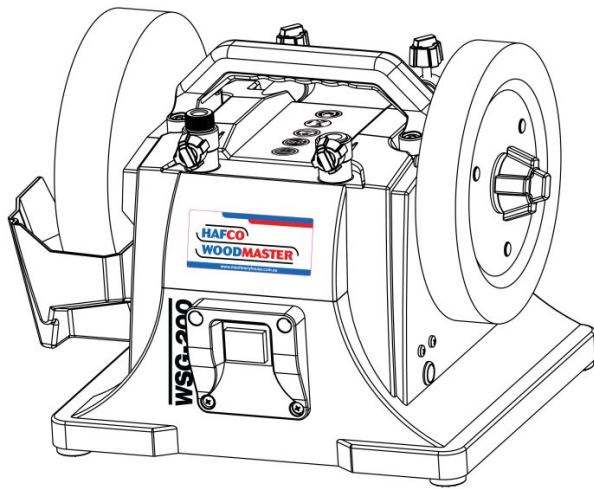

Product Brochure For W650

Wetstone Grinder - WSG-200

Ø200 x 40mm, #220 Grit Grinder Stone

ORDER CODE:	W650
MODEL:	WSG-200
Grinder Stone (Ø x W) (mm):	Ø200 x 40mm
Stone Grit:	220
Leather Honing Wheel (Ø x W) (mm):	Ø200 x 30mm
Grinding Stone Speed (rpm):	115
Motor Power (W):	150
Motor Voltage (V):	240 (10A)
Floor Space (W x D x H) (mm):	~
Nett Weight (kg):	9

Includes

- Ø200 x 40mm wet stone grinding wheel. 12mm bore, #220 grade
- Ø200 x 30mm leather honing wheel
- Universal jig
- "F" mounting bar.
- Angle Guide
- WSG-200 Wet stone grinder

Product Brochure For W650