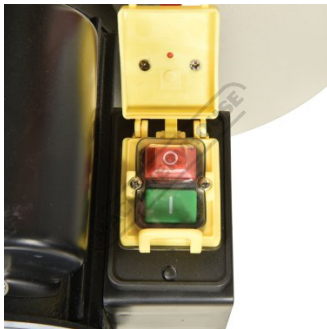

### Features

- 2300cfm air flow suction
- Ø100mm triple inlets
- Portable on wheels
- Quick-action clamps on filter & collection bags
- 5 Micron fine filter bag
- Ideal for multiple extraction applications
- 2.25kW / 3hp 240V motor
- Magnetic safety switch

Product Brochure For W329

**Specific Features**

Rear View

Low View

Quick Action Clamps

3hp 240V Motor

Magnetic Safety Switch

100mm Triple Inlets