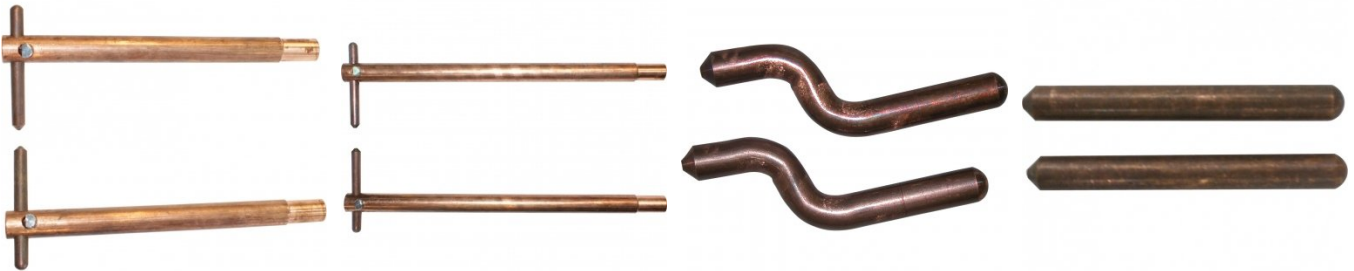

Product Brochure For W032

TECNA 7900 Arm Set 350mm - 7503

Ø18mm x 350mm

Back In Stock Soon

Ex GST
\$350.00

Inc GST
\$385.00

ORDER CODE:	W032
Part Number:	7503
Type:	Spot Welder Arm Set
Size:	350mm
Brand:	TELWIN
Suits Spot Welder Type:	Pedestal
Suits Models:	7900

Description

The 350mm Arm Set suits the TECNA 7900 Handheld Spot Welder.
 Suits Tecna Models 7018/7020/7900

Product Brochure For W032

Recommended Accessories

W030

TECNA 7900 Arm Set 250mm

W033

TECNA 7900 Arm Set 500mm

W035

TECNA 7900 Bent Electrodes

W034

TECNA 7900 Straight Electrodes

W092

Portable Hand Spot Welder