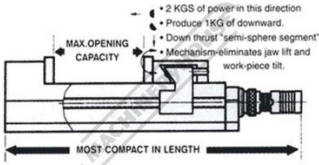

Product Brochure For V322

Safeway Compact Hydraulic Vice - CHV-160V

160mm Jaw Width
 240mm Jaw Opening

Ex GST
\$2,150.00

Inc GST
\$2,365.00

ORDER CODE:	V322
MODEL:	CHV-160V
Jaw Width (mm):	160
D - Jaw Width (mm):	161
J - Jaw Opening (mm):	240
J1 - Jaw Opening with Optional Jaws (mm):	240 - 320
J2 - Jaw Opening with Optional Jaws (mm):	240 - 360
J3 - Jaw Opening with Optional Jaws (mm):	240 - 470
K - Jaw Height (mm):	58
Pressure (kgf):	5500
A (mm):	630
B (mm):	495
C (mm):	135
E (mm):	160
F (mm):	163
G (mm):	85
H (mm):	15
I (mm):	130
L (mm):	22
M (mm):	125
N (mm):	18
P (mm):	14
X (mm):	65
Y (mm):	105
Nett Weight (kg):	58

Description

Safeway Precision 160mm Compact Hydraulic Vice for use where precise work holding is required in a restricted space.

Features

- Precision ground on all surfaces
- Flame-hardened bed to HRC 45
- Semi-sphere to eliminate jaw lift
- Swarf covers over leadscrew
- Toleranced for use as matched pairs

Product Brochure For V322

Specific Features

Insert

Front View

Low View

Recommended Accessories

V3203

Safeway Standard Hardened Jaws - 160mm