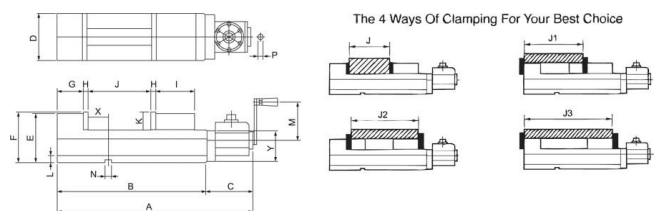

Product Brochure For V321D

Safeway Compact Hydraulic Vice - Angle Drive - CHV-130V-D

130mm Jaw Width
 180mm Jaw Opening

Ex GST
\$2,490.00

Inc GST
\$2,739.00

ORDER CODE:	V321D
MODEL:	CHV-130V-D
Jaw Width (mm):	130
D - Jaw Width (mm):	131
J - Jaw Opening (mm):	180
J1 - Jaw Opening with Optional Jaws (mm):	~
J2 - Jaw Opening with Optional Jaws (mm):	~
J3 - Jaw Opening with Optional Jaws (mm):	~
K - Jaw Height (mm):	55
Pressure (kgf):	4500
A (mm):	577
B (mm):	405
C (mm):	172
E (mm):	147
F (mm):	150
G (mm):	70
H (mm):	15
I (mm):	115
L (mm):	22
M (mm):	125
N (mm):	18
P (mm):	14
X (mm):	65
Y (mm):	95
Nett Weight (kg):	37

Description

Drive can be operated from either the top of the vice or from the end.

Features

- Precision ground on all surfaces
- Flame-hardened bed to HRC 45
- Semi-sphere to eliminate jaw lift
- swarf covers over leadscrew
- Toleranced for use as matched pairs
- Full hydraulic function is maintained