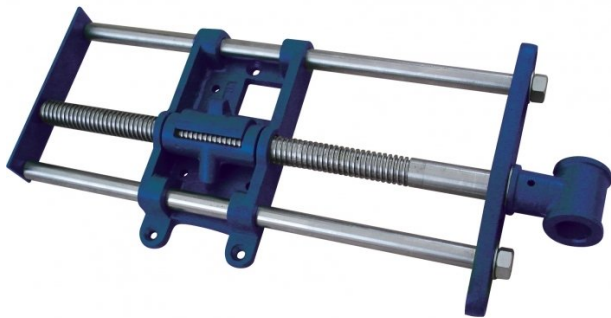

Product Brochure For V189

Wood Working Vice Guides - End or Front Mount - WVF-265

265mm Jaw Width

Quick Release, 330mm Maximum Opening

Ex GST
\$90.00

Inc GST
\$99.00

ORDER CODE:	V189
MODEL:	WVF-265
Type:	End / Front Vice Guides
Jaw Width (mm):	265
Maximum Opening (mm):	330
Nett Weight (kg):	11

Description

The WVF-265 wood working vice guide is an old favourite; vice guides with an ingenious quick release feature for rapid re-setting of the jaws. The mechanism is designed to be hidden underneath your work bench & operates very efficiently as well, all you have to do is apply a half turn to release the screw and the vice jaws slide in or out. Construction is impressively strong with only steel and cast iron being used in manufacturing this unit.

Features

- Easy to operate quick release for rapid re-setting of jaws
- Steel and cast iron construction
- Please Note: Timber vice jaws and handle are not included
- *Please view Downloads for Installation Tips*