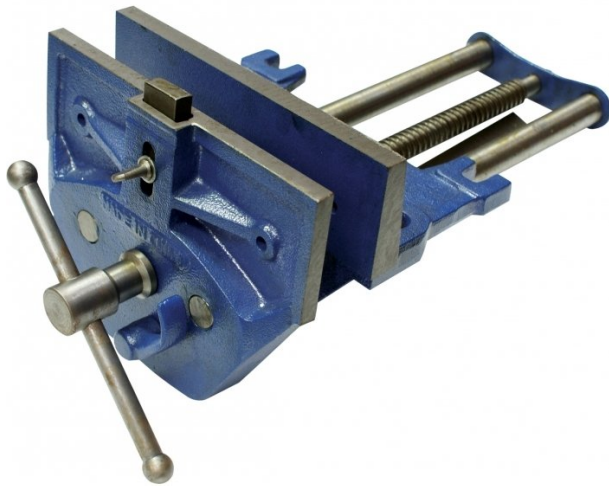

## Wood Working Vice - WV-230

230mm Jaw Width

Quick Release, 260mm Maximum Opening

**On Sale**

Ex GST

~~\$130.00~~

**\$113.64**

Inc GST

~~\$143.00~~

**\$125.00**

ORDER CODE:	V184
MODEL:	WV-230
Type:	Under Bench Vice with & Quick Release
Jaw Width (mm):	230
Maximum Opening (mm):	260
Nett Weight (kg):	18

### Description

Well built traditional carpenter's vices complete with automatic quick release and front dog that's well engineered and finished. Ideally the jaws should be lined with hard wood and fitted to the bench so that the rear jaw is in line with both the face and top of the bench.

### Features

- Cast iron construction
- 260mm maximum opening
- Quick action dog-release
- Polished guide rods
- Mounts under bench