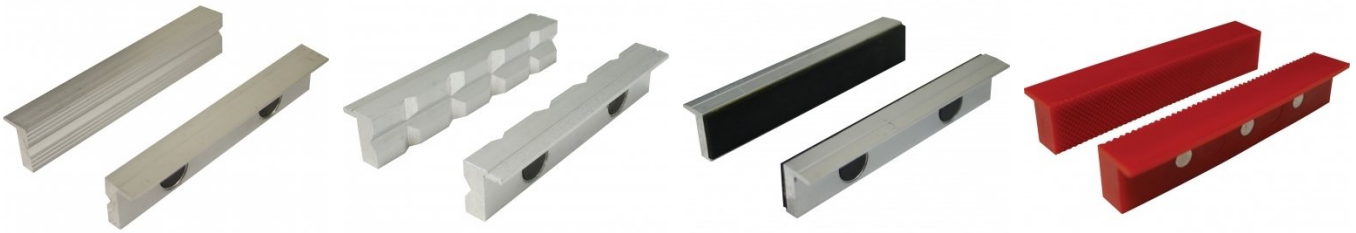

Product Brochure For V143

Recommended Accessories

V0532

Aluminium Magnetic Soft Jaws

V0539

Aluminium Magnetic Soft Jaws

V0536

Aluminium Magnetic Soft Jaws

V0542

Plastic Magnetic Soft Jaws