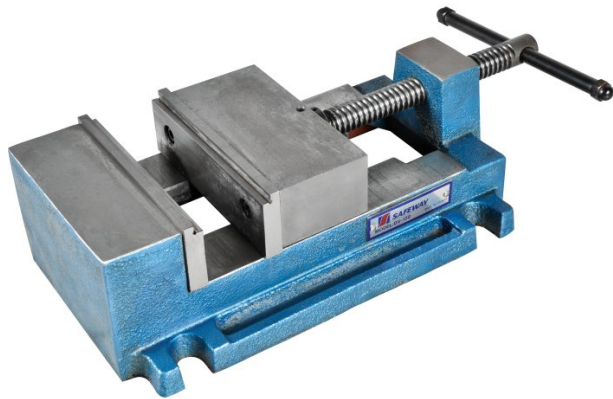

Product Brochure For V142

Safeway Precision Drill Press Vice - DV-130

130mm Jaw Width

100 / 110mm Jaw Opening

Ex GST
\$350.00

Inc GST
\$385.00

ORDER CODE:	V142
MODEL:	-
Type:	Precision Drill Vice
Jaw Width (mm):	130
Jaw Opening (mm):	100 / 110
Jaw Depth (mm):	44
Nett Weight (kg):	8.4

Features

- Surface of the vice bed is parallel to the bottom of the vice body within 0.03mm
- Jaw plates and slide ways are square to within 0.03mm
- Down thrust semi-spear segment
- Precision ground
- Jaws hardened to HRC52
- Comes standard with stepped jaw
- Precision leadscrew supported by steel ball design for smoother operation