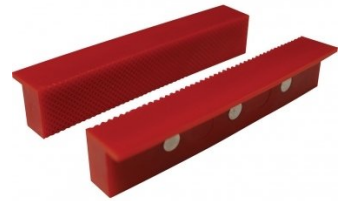

Product Brochure For V142

Safeway Precision Drill Press Vice - DV-130

130mm Jaw Width

100 / 110mm Jaw Opening

Ex GST
\$350.00

Inc GST
\$385.00

ORDER CODE:	V142
MODEL:	-
Type:	Precision Drill Vice
Jaw Width (mm):	130
Jaw Opening (mm):	100 / 110
Jaw Depth (mm):	44
Nett Weight (kg):	8.4

Features

- Surface of the vice bed is parallel to the bottom of the vice body within 0.03mm
- Jaw plates and slide ways are square to within 0.03mm
- Down thrust semi-spear segment
- Precision ground
- Jaws hardened to HRC52
- Comes standard with stepped jaw
- Precision leadscrew supported by steel ball design for smoother operation

Product Brochure For V142

Recommended Accessories

V0531

Aluminium Magnetic Soft Jaws

V0538

Aluminium Magnetic Soft Jaws

V0535

Aluminium Magnetic Soft Jaws

V0542

Plastic Magnetic Soft Jaws

V0546

Plastic Magnetic Soft Jaws