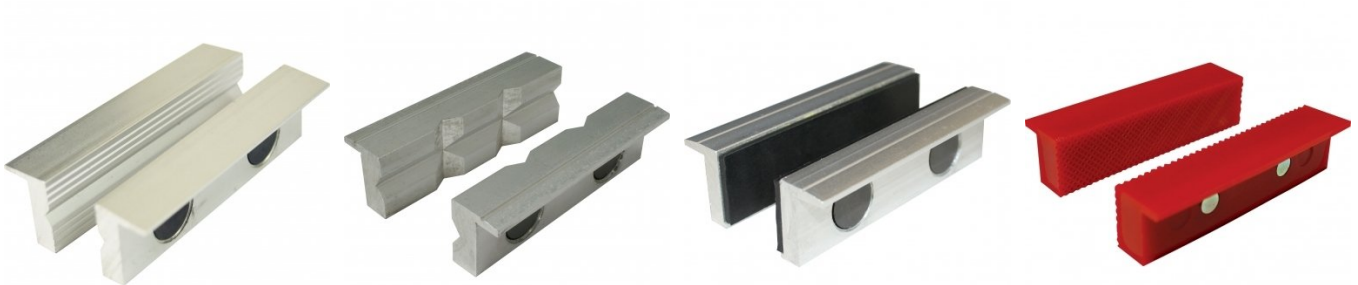

### Features

- Surface of the vice bed is parallel to the bottom of the vice body within 0.03mm
- Jaw plates and slide ways are square to within 0.03mm
- Down thrust semi-spherical segment
- Precision ground
- Jaws hardened to HRC52
- Comes standard with stepped jaw
- Precision leadscrew supported by steel ball design for smoother operation

Product Brochure For V141

**Base Dimensions (v141)**

**Recommended Accessories**

V053  
 Aluminium Magnetic Soft Jaws

V0537  
 Aluminium Magnetic Soft Jaws

V0534  
 Aluminium Magnetic Soft Jaws

V054  
 Plastic Magnetic Soft Jaws