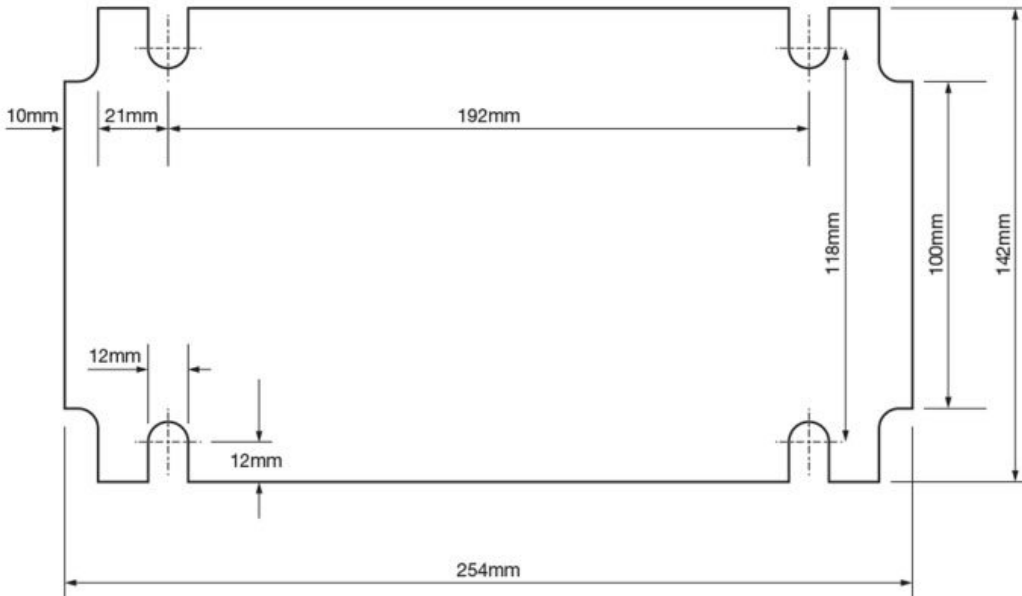

Product Brochure For V141

Base Dimensions (v141)