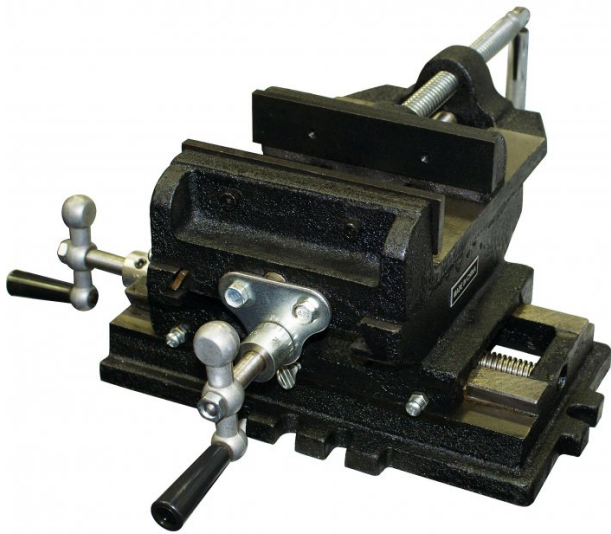

Product Brochure For V122

Compound Drill Vice

150mm Jaw Width
 150mm Jaw Opening

Ex GST **Inc GST**
\$110.00 **\$121.00**

ORDER CODE:	V122
Jaw Width (mm):	150
Travel (mm):	203 x 152
Jaw Opening (mm):	150
Jaw Depth (mm):	40
Nett Weight (kg):	17

Description

Cast iron body

Features

- Adjustable slides

Product Brochure For V122

Specific Features

Right View

Left View