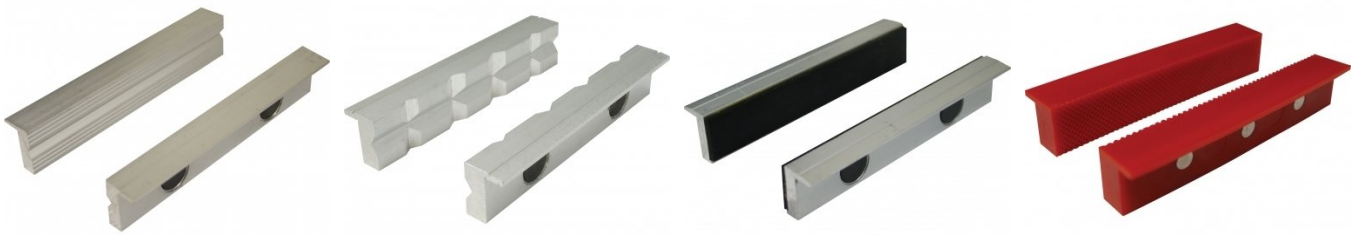

Product Brochure For V090

Recommended Accessories

V0532

Aluminium Magnetic Soft Jaws

V0539

Aluminium Magnetic Soft Jaws

V0536

Aluminium Magnetic Soft Jaws

V0542

Plastic Magnetic Soft Jaws