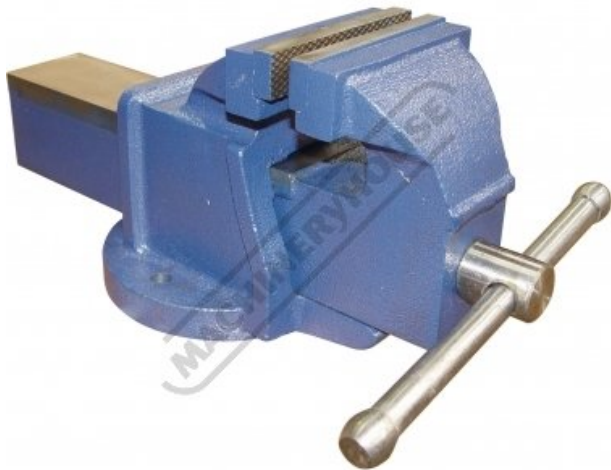

## No. 6 - 152mm Cast Iron Bench Vice

195mm Jaw Opening

<b>Ex GST</b>	<b>Inc GST</b>
<b>\$190.00</b>	<b>\$209.00</b>

ORDER CODE:	V090
Model:	No. 6
Type:	Bench
Jaw Width (mm):	152
Jaw Height:	~
Jaw Opening (mm):	195
Overall Length (Closed Jaws) (mm):	380
Overall Width (mm):	190
Overall Height (mm):	200
Clamping Force (KN):	~
Nett Weight (kg):	23

### Description

Manufactured from nodular cast iron, and comes fitted with serrated jaws

### Features

- Acme screw thread

Product Brochure For V090

---

**Recommended Accessories**

V0532

Aluminium Magnetic Soft Jaws

V0539