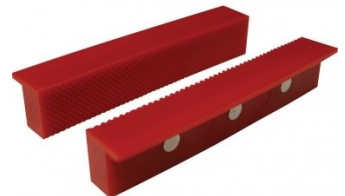

Product Brochure For V089

127mm Cast Iron Bench Vice - No. 5

150mm Jaw Opening

Ex GST
\$140.00

Inc GST
\$154.00

ORDER CODE:	V089
Model:	No. 5
Type:	Bench
Jaw Width (mm):	127
Jaw Height:	~
Jaw Opening (mm):	150
Overall Length (Closed Jaws) (mm):	410
Overall Width (mm):	160
Overall Height (mm):	170
Clamping Force (KN):	~
Nett Weight (kg):	17

Description

Manufactured from nodular cast iron, and comes fitted with serrated jaws

Features

- Acme screw thread

Product Brochure For V089

Specific Features

No. 5 - Base Dimensions

Base Dimensions

Recommended Accessories

V0531

Aluminium Magnetic Soft Jaws

V0538

Aluminium Magnetic Soft Jaws

V0535

Aluminium Magnetic Soft Jaws

V0542

Plastic Magnetic Soft Jaws

V0546

Plastic Magnetic Soft Jaws

V051

Vice Brake Bender - Suits Bench Vices