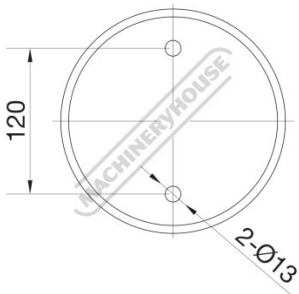

Product Brochure For V089

127mm Cast Iron Bench Vice - No. 5

150mm Jaw Opening

Ex GST
\$140.00

Inc GST
\$154.00

ORDER CODE:	V089
Model:	No. 5
Type:	Bench
Jaw Width (mm):	127
Jaw Height:	~
Jaw Opening (mm):	150
Overall Length (Closed Jaws) (mm):	410
Overall Width (mm):	160
Overall Height (mm):	170
Clamping Force (KN):	~
Nett Weight (kg):	17

Description

Manufactured from nodular cast iron, and comes fitted with serrated jaws

Features

- Acme screw thread

Product Brochure For V089

Specific Features

No. 5 - Base Dimensions

Base Dimensions