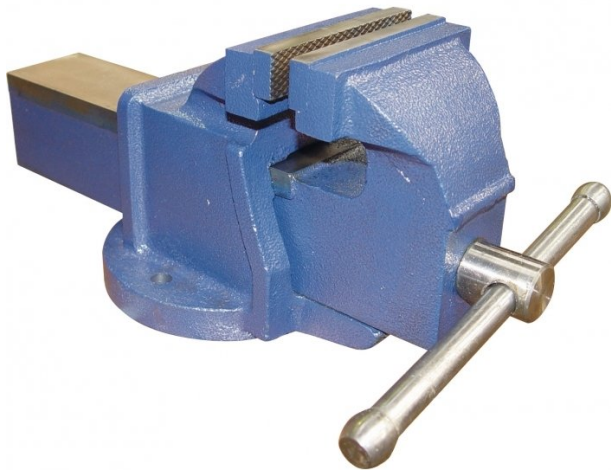

Product Brochure For V089

127mm Cast Iron Bench Vice - No. 5

150mm Jaw Opening

Ex GST
\$140.00

Inc GST
\$154.00

ORDER CODE:	V089
Model:	No. 5
Type:	Bench
Jaw Width (mm):	127
Jaw Height:	~
Jaw Opening (mm):	150
Overall Length (Closed Jaws) (mm):	410
Overall Width (mm):	160
Overall Height (mm):	170
Clamping Force (KN):	~
Nett Weight (kg):	17

Description

Manufactured from nodular cast iron, and comes fitted with serrated jaws

Features

- Acme screw thread

Product Brochure For V089

Specific Features

No. 5 - Base Dimensions

Base Dimensions

Plastic Magnetic Soft Jaws

V0546

Plastic Magnetic Soft Jaws

V051

Vice Brake Bender - Suits Bench Vices