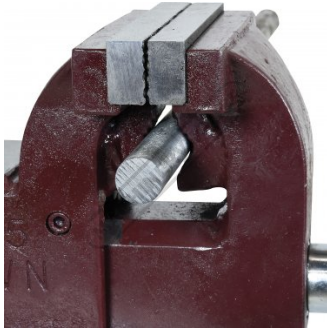

Product Brochure For V0815

60421 - 125mm Forge Steel Utility Bench Vice with Anvil & Pipe Jaws

140mm Jaw Opening

Ex GST
\$360.00

Inc GST
\$396.00

ORDER CODE:	V0815
Model:	60421
Type:	Bench
Jaw Width (mm):	125
Jaw Height:	~
Jaw Opening (mm):	140
Overall Length (Closed Jaws) (mm):	370
Overall Width (mm):	145
Overall Height (mm):	155
Clamping Force (KN):	~
Nett Weight (kg):	11.5

Description

Manufactured from forged steel and fitted with pipe jaws, a large anvil, and replaceable case hardened jaws

Features

- Manufactured from forged steel
- Pipe jaws fitted under main jaws
- Large anvil area rear of vice
- Replaceable serrated case hardened steel jaws
- Corrosive resistant nickel plated handle
- Machined bearing surfaces

Product Brochure For V0815

Specific Features

Pipe Vice Jaws

Large Anvil

Side View

Right Side View

Recommended Accessories

V0532

Plastic Magnetic Soft Jaws

V051

Vice Brake Bender - Suits Bench Vices