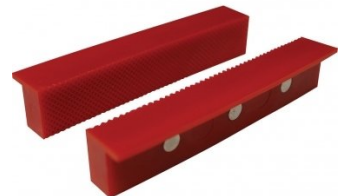

Description

Manufactured from forged steel and fitted with pipe jaws, a large anvil, and replaceable case hardened jaws

Features

- Manufactured from forged steel
- Pipe jaws fitted under main jaws
- Large anvil area rear of vice
- Replaceable serrated case hardened steel jaws
- Corrosive resistant nickel plated handle
- Machined bearing surfaces

Product Brochure For V0815

Specific Features

Pipe Vice Jaws

Large Anvil

Side View

Right Side View

Recommended Accessories

V0532

Aluminium Magnetic Soft Jaws

V0539

Aluminium Magnetic Soft Jaws

V0536

Aluminium Magnetic Soft Jaws

V0542

Plastic Magnetic Soft Jaws

V0546

Plastic Magnetic Soft Jaws

V051

Vice Brake Bender - Suits Bench Vices