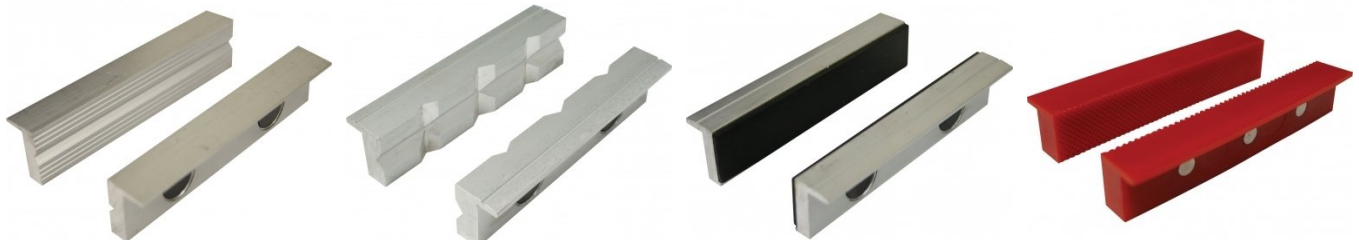

Product Brochure For V075

Specific Features

Recommended Accessories

V0531

Aluminium Magnetic Soft Jaws

V0538

Aluminium Magnetic Soft Jaws

V0535

Aluminium Magnetic Soft Jaws

V0542

Plastic Magnetic Soft Jaws