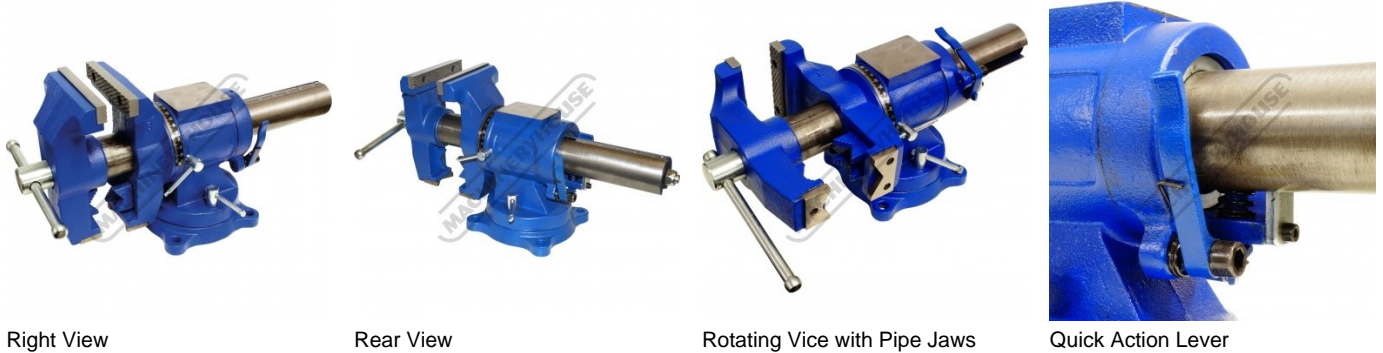

Product Brochure For V075

125mm Cast Iron Multi Purpose Bench Vice - Rotating Head & Swivel Base with Lock - MPV-12

150mm Jaw Opening

Ex GST Inc GST
\$190.00 \$209.00

ORDER CODE:	V075
Model:	MPV-12
Type:	Universal
Jaw Width (mm):	125
Jaw Height:	~
Jaw Opening (mm):	150
Overall Length (Closed Jaws) (mm):	500
Overall Width (mm):	150
Overall Height (mm):	240
Clamping Force (KN):	~
Nett Weight (kg):	21

Description

This 125mm universal vice is manufactured from cast iron. The MPV-12 features a rotating head and swivel base, each with its own lock. There's a graduated scale on the swivel head as well as vice opening.

Case-hardened jaws with grooves allow for better gripping. This vice from TM comes with a quick-action vice lock/release mechanism, anvil plus includes both V and pipe jaws.

Features

- Rotating head with lock
- Swivel base with lock
- Quick action vice lock/release mechanism
- Case hardened jaws with grooves for better gripping
- Graduated scale on swivel head and vice opening
- 63 x 80mm anvil
- Includes V & pipe jaws

Product Brochure For V075

Specific Features

Right View

Rear View

Rotating Vice with Pipe Jaws

Quick Action Lever

MPV-12 - Base Dimensions

Base Dimensions