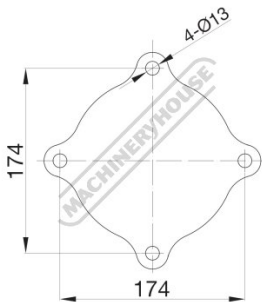

Product Brochure For V075

125mm Cast Iron Multi Purpose Bench Vice - Rotating Head & Swivel Base with Lock - MPV-12

150mm Jaw Opening

Ex GST Inc GST
\$190.00 \$209.00

ORDER CODE:	V075
Model:	MPV-12
Type:	Universal
Jaw Width (mm):	125
Jaw Height:	~
Jaw Opening (mm):	150
Overall Length (Closed Jaws) (mm):	500
Overall Width (mm):	150
Overall Height (mm):	240
Clamping Force (KN):	~
Nett Weight (kg):	21

Product Brochure For V075

Specific Features

Right View

Rear View

Rotating Vice with Pipe Jaws

Quick Action Lever

MPV-12 - Base Dimensions

Base Dimensions