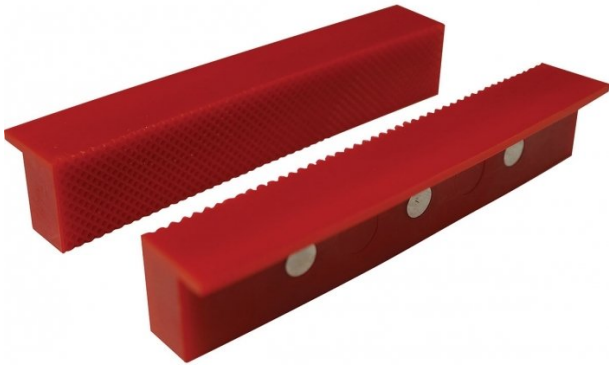

## Plastic Magnetic Soft Jaws

Standard Serrated Face  
 150mm

**Ex GST**  
**\$19.00**

**Inc GST**  
**\$20.90**

ORDER CODE:	V0542
Size (mm):	150
Jaw Type:	Plastic
Face Type:	Plastic Serrated Face

### Description

150mm Standard Serrated Face Soft Jaws with Magnetic Backing, (Thermoplastic Polyurethane)

### Features

- Easy to use. Simply place over existing jaws
- Protects work piece from scoring or marking
- Magnetic back holds jaws in place
- Supplied as a pair