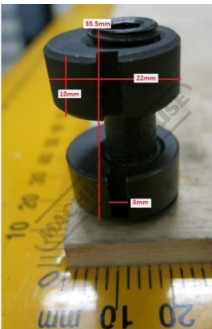

Product Brochure For TT022

NUTS RH, LH - #21+22+44

Suits: T4-MT4

Ex GST
\$30.55

Inc GST
\$33.60

Specific Features

Image 2