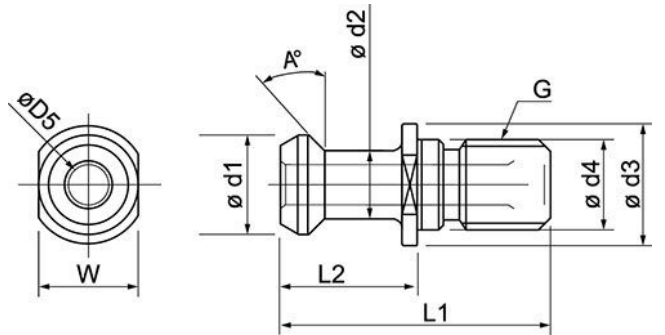

Product Brochure For T330

Pull Stud - MAS P30T 45°

BT-30

Ex GST  
**\$18.00**

Inc GST  
**\$19.80**

ORDER CODE:	T330
Type:	BT30
A (deg):	45°
G (mm):	M12
d1 (mm):	11.0
d2 (mm):	7.0
d3 (mm):	16.5
d4 (mm):	12.5
D5 (mm):	~
L1 (mm):	43.00
L2 (mm):	23.00
W (mm):	13.0

**Description**

Precision ground

**Features**

- M12 thread
- MAS403BT30 standard