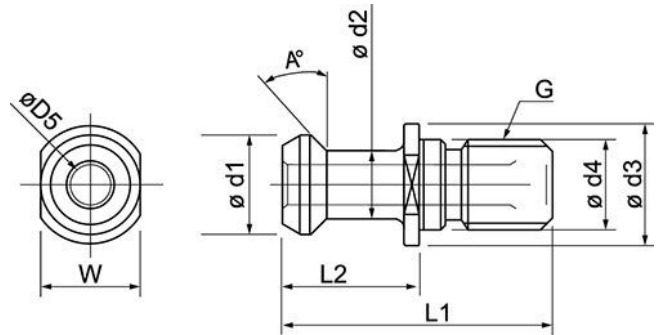

Product Brochure For T142

Pull Stud - MAS P40T 45°

BT-40

Ex GST
 \$18.00

Inc GST
 \$19.80

ORDER CODE:	T142
Type:	BT40
A (deg):	45°
G (mm):	M16
d1 (mm):	15.0
d2 (mm):	10.0
d3 (mm):	23.0
d4 (mm):	17.0
D5 (mm):	4.0
L1 (mm):	60.00
L2 (mm):	35.00
W (mm):	19.0

Description

Description: Precision ground through coolant

Features

- Through Coolant with M16 thread
- MAS403BT40 standard