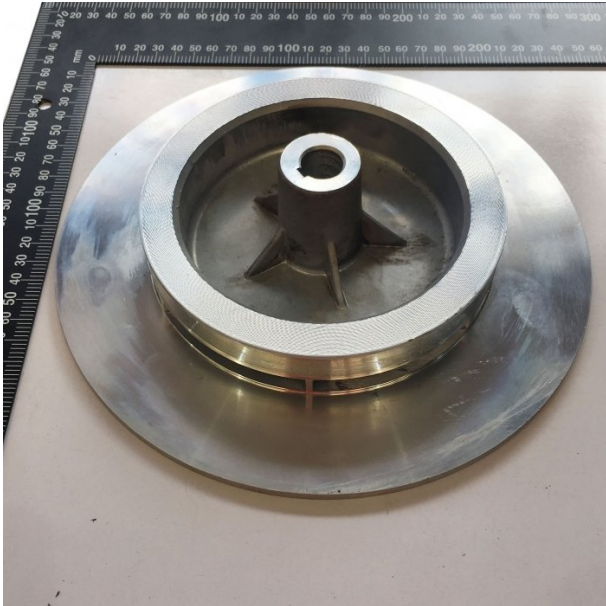

Product Brochure For SH072

DISC PULLEY - #72

Suits: L-69A

Please Call

Specific Features

Rear View