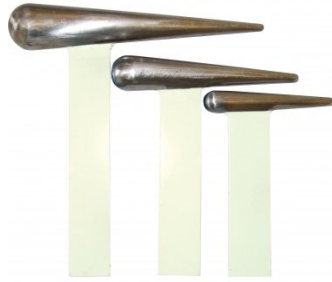

### Features

- Works on flanges up to 25.4mm wide
- 1.2mm mild steel capacity
- 1.6mm aluminium capacity
- 0.9mm stainless steel capacity
- Curves to a 76mm radius
- Compact design so can easily be held in a bench vice & stored away when not in use.
- Mounted to a bench via the holes in base or fitted to the optional foot operated stand.
- Toughened arms and pivot pins to ensure smooth operation

S2262J  
 Shrinker Die Set

S2262K  
 Stretcher Die Set

S2264  
 Foot Operated Shrinker  
 Stretcher - Oval Jaws

S2266  
 Foot Operated Shrinker  
 Stretcher - Heavy Duty

S225  
 English Wheel

S227A  
 Pneumatic Planishing Hammer

S223  
 Straight Steel T-Dolly Set Small  
 - 5 Piece

Product Brochure For S2262

S2231

Straight Steel T-Dolly Set Large  
 - 2 Piece

S2232

Tapered Steel T-Dolly Set - 3  
 Piece

S2233

Curved Steel Dolly Set - 3 Piece

S2234

Mushroom Steel Dome Dolly Set  
 - 2 Piece

S2235

Mushroom Steel Dome Dolly Set  
 - 2 Piece

S2236

Oval Steel Dolly

S2237

Bowl Steel Dome Dolly