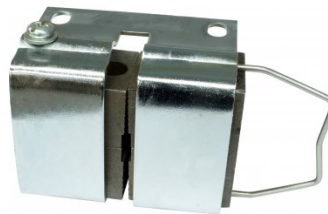

### Features

- Works on flanges up to 25.4mm wide
- 1.2mm mild steel capacity
- 1.6mm aluminium capacity
- 0.9mm stainless steel capacity
- Curves to a 76mm radius
- Compact design so can easily be held in a bench vice & stored away when not in use.
- Mounted to a bench via the holes in base or fitted to the optional foot operated stand.
- Toughened arms and pivot pins to ensure smooth operation

### Includes

- 1 x set of shrinking dies
- 1 x set of stretching dies

### Optional Accessories

- Floor Stand (S2263)

Product Brochure For S2262

**Specific Features**

Shrinker And Stretcher Close Up

Shown with Optional Stand

**Recommended Accessories**

S2263  
 Shrinker Stretcher Foot  
 Operated Stand

S2262J  
 Shrinker Die Set

S2262K  
 Stretcher Die Set

S2264  
 Foot Operated Shrinker  
 Stretcher - Oval Jaws

S2266  
 Foot Operated Shrinker  
 Stretcher - Heavy Duty

S225  
 English Wheel

S227A  
 Pneumatic Planishing Hammer