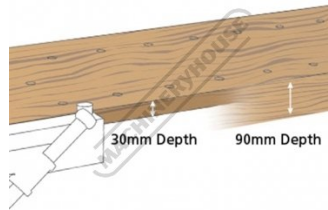

Deep Work Top