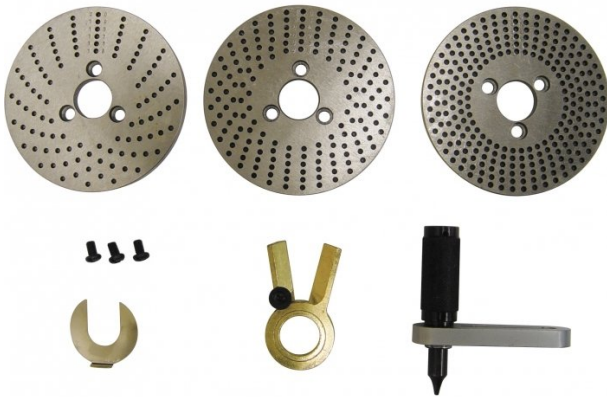

Product Brochure For R016

Vertex Dividing Plate - DP-1

Suits HV-4 & HV-6 Rotary Tables

Ex GST
\$150.00

Inc GST
\$165.00

ORDER CODE:	R016
MODEL:	DP-1
Suits Rotary Tables:	HV-4, HV-6
Suits Super Indexing Heads:	~
Nett Weight (kg):	1.5

Description

Plate Specifications:

- A-PLATE 15, 16, 17, 18, 19, 20
- B-PLATE 21, 23, 27, 29, 31, 33
- C-PLATE 37, 39, 41, 43, 47, 49

Features

- Suitable for 4" & 6" Rotary Tables (R005 + R006)

Product Brochure For R016

Recommended Accessories

R006

Vertex Rotary Table