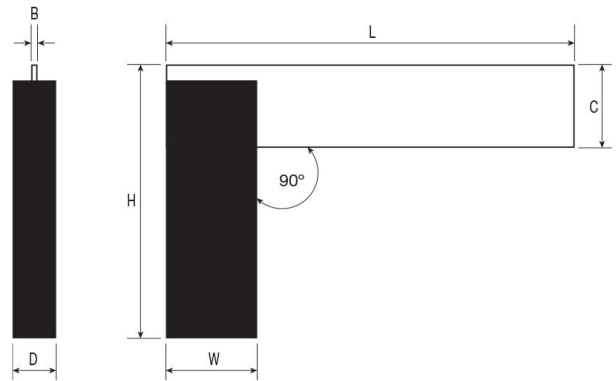

\$50.00

\$55.00

ORDER CODE:	Q647
SIZE (mm):	225
L (mm):	270
H (mm):	146
C (mm):	33
W (mm):	32
D (mm):	17
B (mm):	1.9

Measumax

Description

Measumax precision steel squares are manufactured to BSS:939 Grade "B"