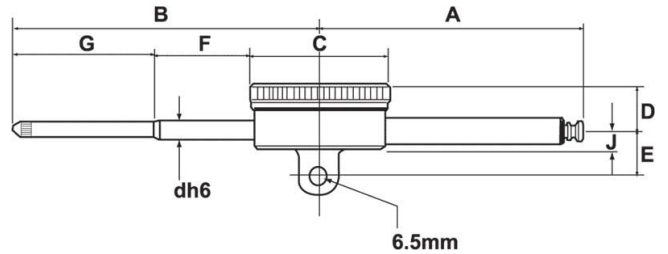

Product Brochure For Q5105

Indicator - Long Range Dial - 34-5105

0-80mm

Ex GST
\$330.00

Inc GST
\$363.00

ORDER CODE:	Q5105
Range (mm):	0 - 80mm
Graduations (mm):	0.01mm
A (mm):	138.4
B (mm):	168.4
C (mm):	58
D (mm):	19.2
E (mm):	19.3
F (mm):	51.3
G (mm):	88

Features

- Steel Body with black & white steel bezel
- Shock proof movement
- Jeweled movement
- Steel back with lug
- Lifting screw and revolution counter
- Supplied in wooden case

Product Brochure For Q5105