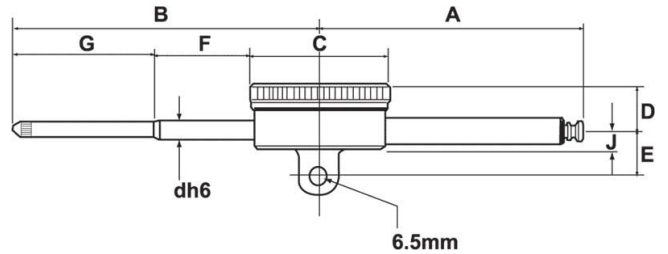

Product Brochure For Q5105

Indicator - Long Range Dial - 34-5105

0-80mm

Ex GST  
**\$330.00**

Inc GST  
**\$363.00**

ORDER CODE:	Q5105
Range (mm):	0 - 80mm
Graduations (mm):	0.01mm
A (mm):	138.4
B (mm):	168.4
C (mm):	58
D (mm):	19.2
E (mm):	19.3
F (mm):	51.3
G (mm):	88

**Features**

- Steel Body with black & white steel bezel
- Shock proof movement
- Jeweled movement
- Steel back with lug
- Lifting screw and revolution counter
- Supplied in wooden case

Product Brochure For Q5105

**Recommended Accessories**

**Q2165**  
 Ø10mm Flat Contact for Dial Indicators

**Q2167**  
 Contact Point for Dial Indicators

**Q2125**  
 Back Plate with Lug for Dial Indicators

**M050**  
 Magnetic Base - Standard