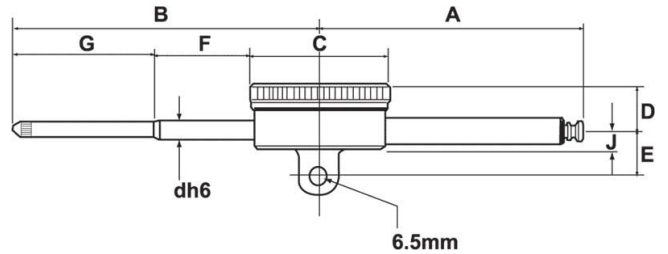

Product Brochure For Q510

Indicator - Long Range Dial - 34-510

0-50mm

Ex GST
\$190.00

Inc GST
\$209.00

ORDER CODE:	Q510
Range (mm):	0 - 50mm
Graduations (mm):	0.01mm
A (mm):	108.3
B (mm):	126.2
C (mm):	58
D (mm):	19.2
E (mm):	19.3
F (mm):	39.5
G (mm):	57.7

Features

- Steel Body with black & white steel bezel
- Shock proof movement
- Jeweled movement
- Steel back with lug
- Lifting screw and revolution counter
- Supplied in wooden case

Product Brochure For Q510