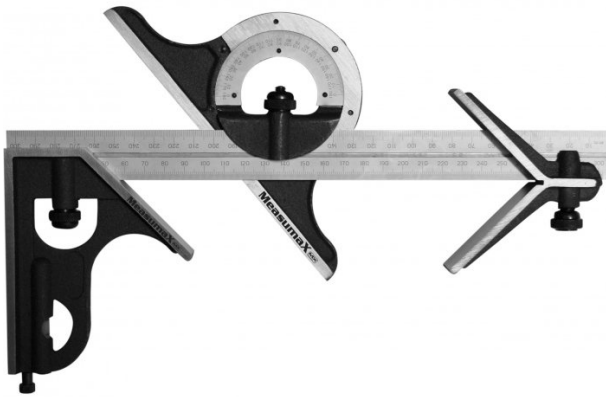

## Combination Set - High Accuracy - 35-2005

300mm / 12"

Metric & Imperial Rule

ORDER CODE:	Q2005
Measuring Units:	Metric / Imperial
Rule Size (mm / inch):	300mm / 12"
Number of Pieces (No.):	4

### Features

- High Accuracy 4 piece set. Open side type
- Engraved graduations on protractor
- Satin chrome rule: 300mm / 12" rule
- Cast iron ground finished
- Foam lined plastic case

Product Brochure For Q2005