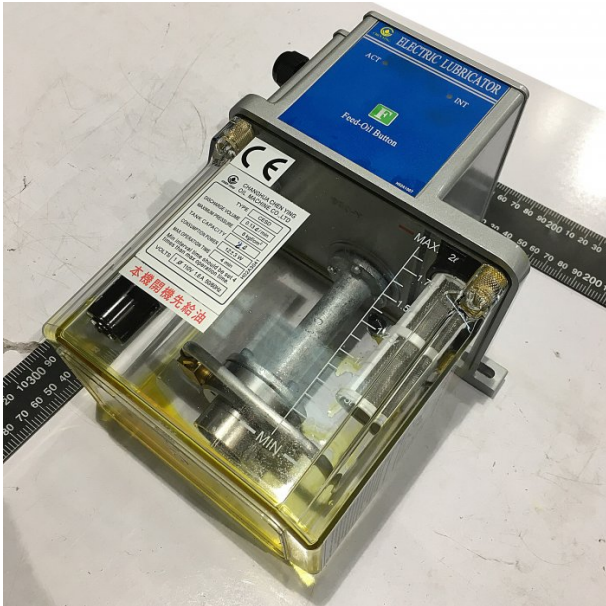

Product Brochure For MY9005

FULLY AUTO LUBE PUMP 110V - #

CESD-1(2L) OIL LUBE

Suits: MILLS

Ex GST
\$457.27

Inc GST
\$503.00

Specific Features

Front View

Top View

Side View

Label