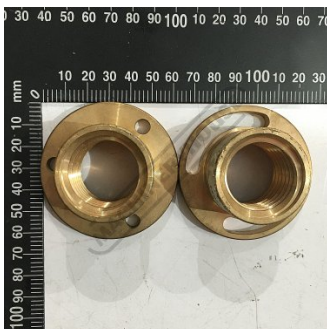

Product Brochure For MY3006

#6 - NUT X AXIS SET 2

Suits: BM-70VE + other models

Ex GST
\$299.55

Inc GST
\$329.50

Specific Features

Top View

Rear View