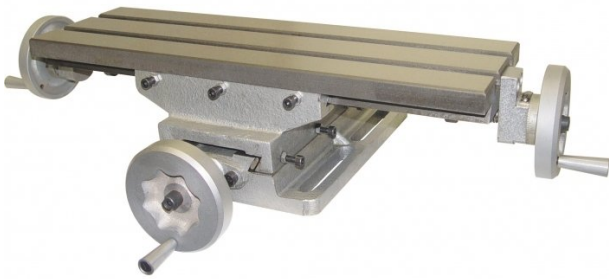

Product Brochure For M198

Compound Table - SCT-155

290 x 177mm Table Travel
 470 x 155mm Table

Ex GST
\$270.00

Inc GST
\$297.00

ORDER CODE:	M198
MODEL:	SCT-155
Table Size (mm):	470 x 155
Longitudinal Travel (mm):	290
Cross Travel (mm):	177
Tee Slots (mm):	2 x 12
Height (mm):	130
Hand Wheel Graduation:	0.001"
Nett Weight (kg):	28

Features

- Manufactured from cast iron

Recommended Accessories

C0955

Clamp Kit 58 piece - Workshop Series

C085A

Clamp Kit Tee Nuts