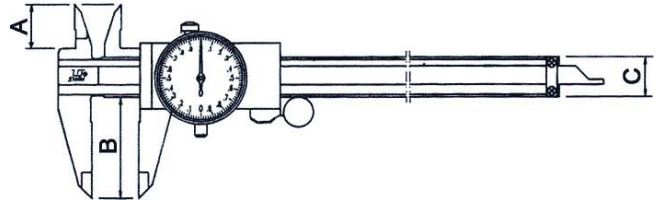

Product Brochure For M102

Dial Caliper - 505-731

200mm

Ex GST
\$199.09

Inc GST
\$219.00

ORDER CODE:	M102
Measuring Units:	Metric
Range:	200mm
Graduations:	0.02mm
A (mm):	20
B (mm):	50
C (mm):	16

Mitutoyo

Description

Mitutoyo dial calipers, New designed dial movement for ultra smooth sliding and high shock protection

Features

- Titanium coating to the sliding surfaces
- Four way measurement