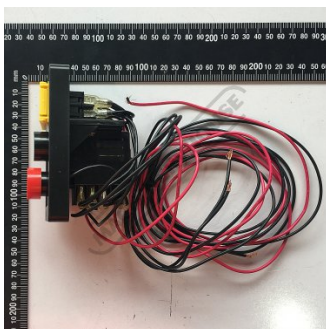

Product Brochure For LC999

SWITCH (NEW TYPE) - #323

Suits: AL-280P + other models

Ex GST
\$76.14

Inc GST
\$83.75

ORDER CODE:

LC999

Specific Features

Side View