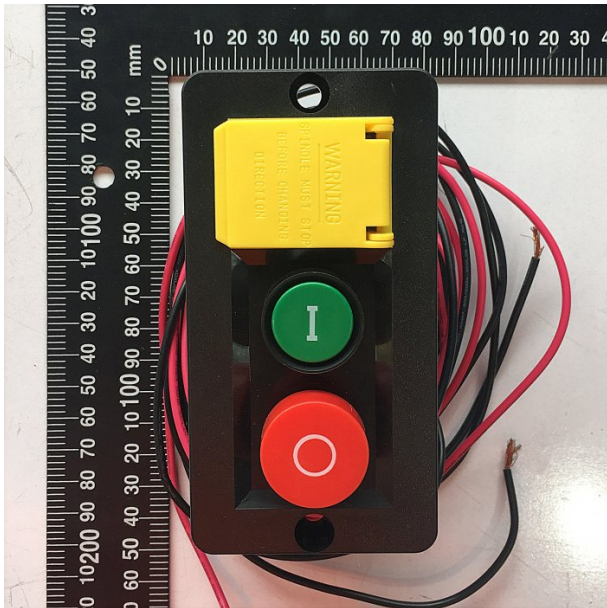

Product Brochure For LC999

SWITCH (NEW TYPE) - #323

Suits: AL-280P + other models

Ex GST
\$76.14

Inc GST
\$83.75

ORDER CODE:

LC999

Specific Features

Side View