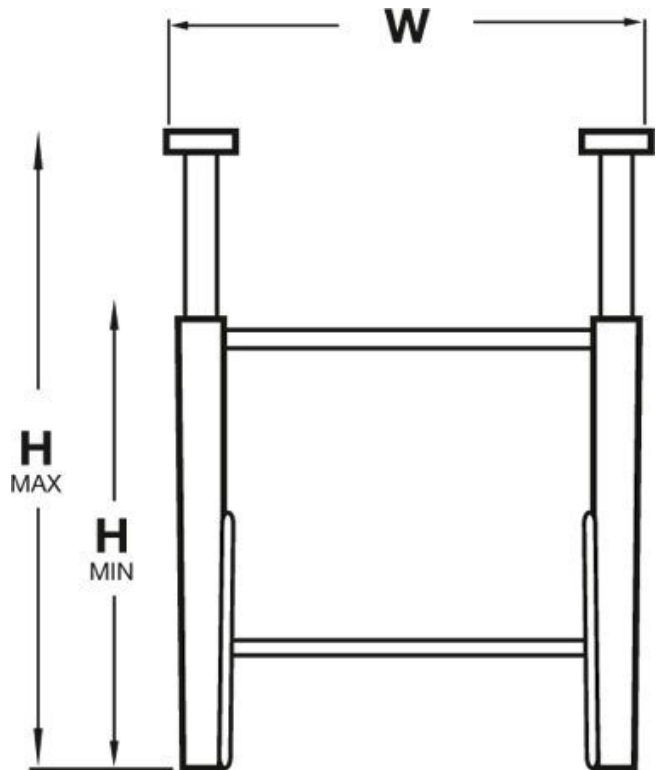

Product Brochure For L828

Roller Conveyor Stand - RS-600L

Suits RC-600 Conveyor
 505-800mm Adjustable Height

Ex GST
 \$100.00

Inc GST
 \$110.00

ORDER CODE:	L828
W (mm):	600
H (Minimum) (mm):	505
H (Maximum) (mm):	800

Features

- Adjustable height

Recommended Accessories

L824
 Roller Conveyor