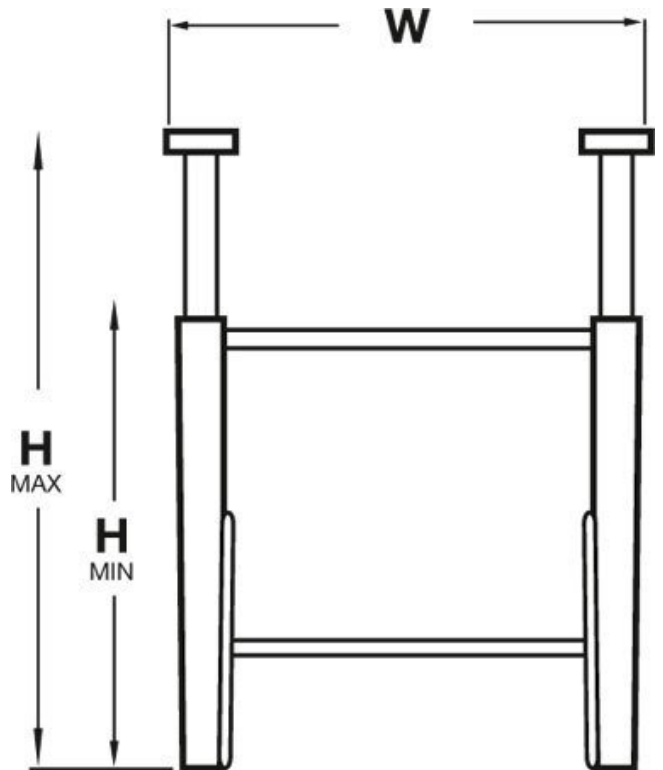

## Roller Conveyor Stand - RS-450L

Suits RC-450 Conveyor  
 505-800mm Adjustable Height

Ex GST  
 \$100.00

Inc GST  
 \$110.00

ORDER CODE:	L822
W (mm):	450
H (Minimum) (mm):	505
H (Maximum) (mm):	800

### Features

- Adjustable height