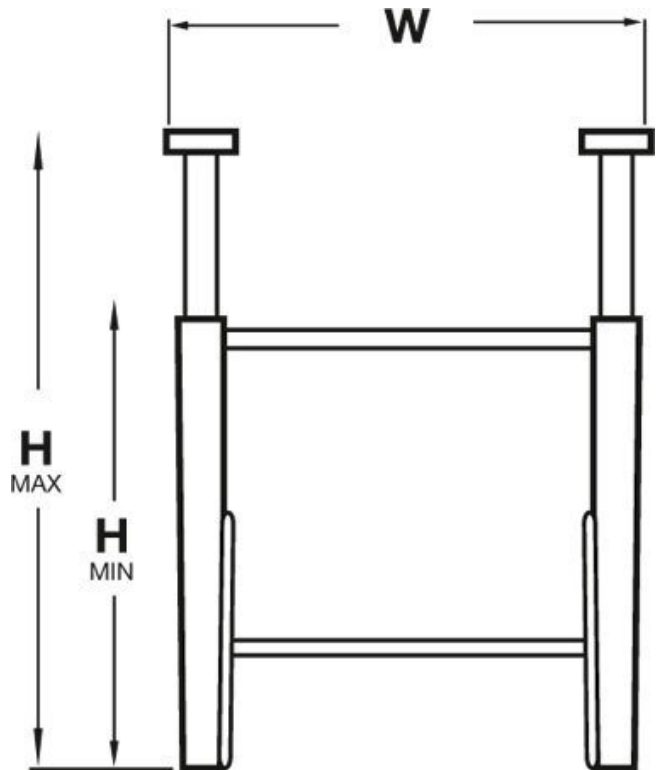

Product Brochure For L816

Roller Conveyor Stand - RS-290L

Suits RC-290 Conveyor
 505-800mm Adjustable Height

Ex GST \$100.00
 Inc GST \$110.00

ORDER CODE:	L816
W (mm):	290
H (Minimum) (mm):	505
H (Maximum) (mm):	800

Features

- Adjustable height

Recommended Accessories

L812
 Roller Conveyor