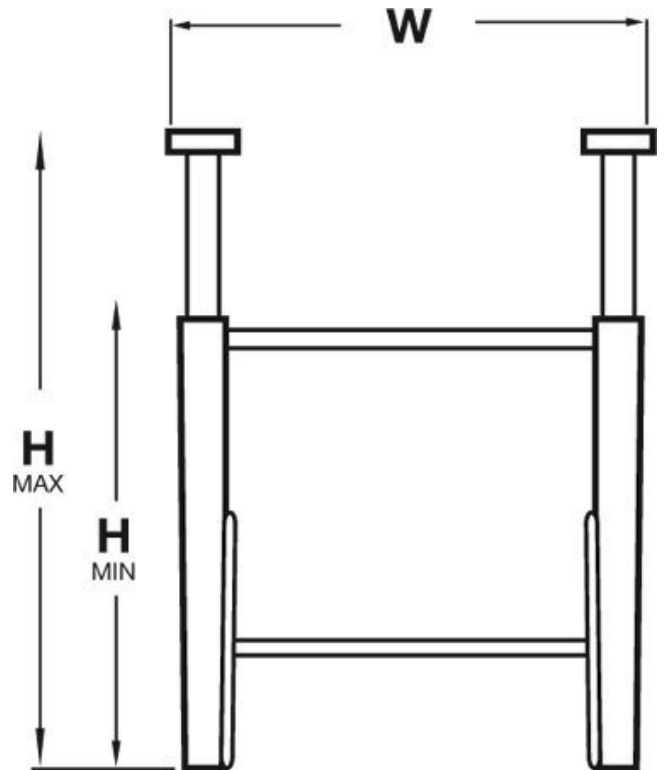

Product Brochure For L814

Roller Conveyor Stand - RS-290H

Suits RC-290 Conveyor
 715-1050mm Adjustable Height

Ex GST \$100.00
 Inc GST \$110.00

ORDER CODE:	L814
W (mm):	290
H (Minimum) (mm):	715
H (Maximum) (mm):	1050

Features

- Adjustable height

Recommended Accessories

L812
 Roller Conveyor