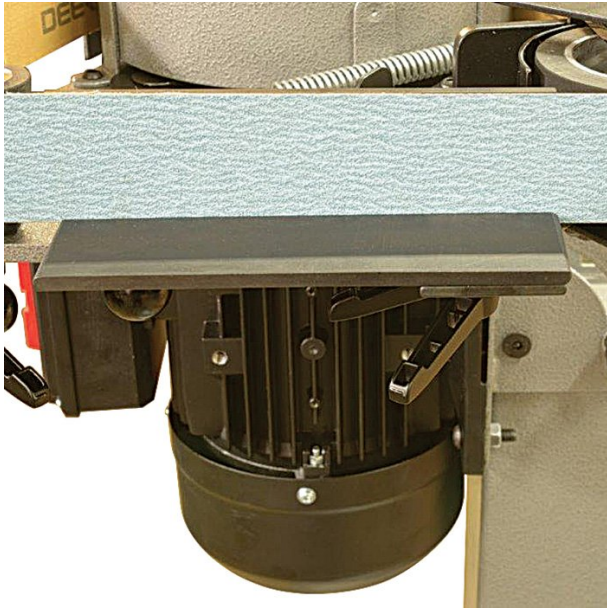

Product Brochure For L0996F

Platen Table - PT-602

Suits SR-602 Select-A-Rad

Ex GST	Inc GST
\$100.00	\$110.00

ORDER CODE:	L0996F
MODEL:	PT-602
Type:	Platen Table
Wheel Diameter (mm):	~
Suits:	SR-602 Select-A-Rad

Description

PLATEN TABLE - To suit Select-A-Rad 602 LINISHER: (L0996)