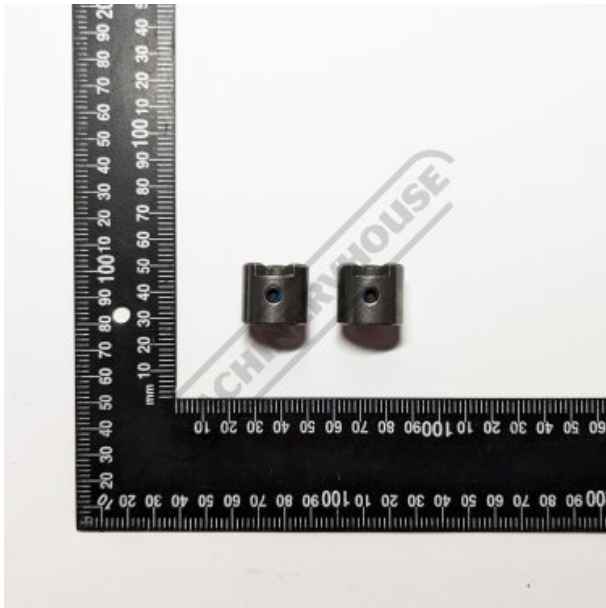

Product Brochure For KG110

#110 - SHAFT JOINT

MS25-110

Suits: DS-25 (L129)

Ex GST
\$15.00

Inc GST
\$16.50

Specific Features

Front View

Shaft Diameter