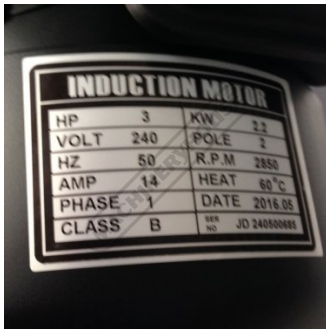

Product Brochure For KG083

**MOTOR 3HP - #83**

3HP 2800 240V  
 Suits: DS-25(L129)

ORDER CODE:	~
MODEL:	~
Motor Power (kW / hp):	~
Speed (rpm):	~
Shaft Diameter (mm):	~
Reversible Motor (Yes / No):	~
Fan Cooled (Yes / No):	~
Voltage (V):	~
Amps Required:	~
Input Power Supply Connection:	~

**Specific Features**

Image 2