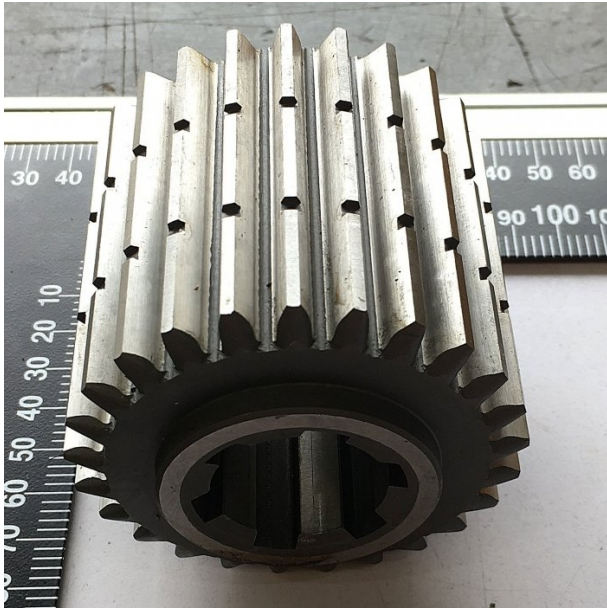

Product Brochure For JF1038

GEAR 25T X 80MM - #119

C6246B-101038

Suits: CL-68A + other models

Specific Features

Side View

Top View