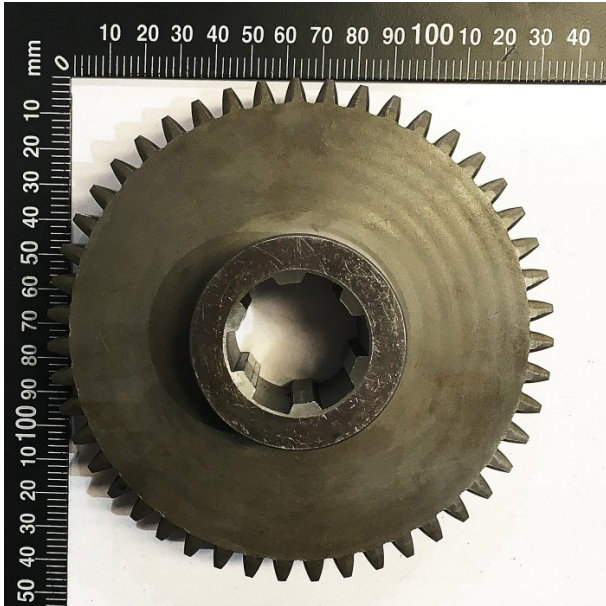

Product Brochure For JF1028

GEAR 47T 26MM I/D - #89

#C6246B-101031

Suits: CL-68A + other models

Specific Features

Side View