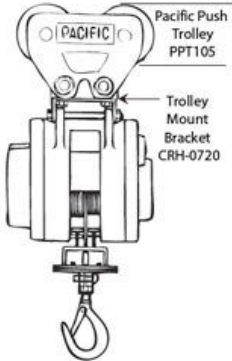

### Features

- Lightweight and compact design allowing for easy installation
- Automatic upper limit switch, when rope disc touches the limit arm, hoisting is automatically stopped
- Lower overwind limit switch
- Dynamic and mechanical brake providing instant and safe braking
- Convenient 240 volt/single phase power supply
- Sensor arm automatically stops motor if the wire rope is under-wound
- Wire rope with 360° weighted hook with safety latch
- Supplied with 3 metre power lead and industry plug & 10 metre heavy duty IP65 waterproof pendant control

### Optional Accessories

- Mounting Arm CRH-0710
- Push Trolley Mount Bracket CRH-0720A

Product Brochure For H274

Diagram of optional trolley mount bracket attached to a Pacific twin pin push trolley

Model		CWS-80	CWS-160	CWS-230	CWS-300
Rated Capacity	kg	80	160	230	300
Stock Code		CWS080	CWS160	CWS230	CWS300
Lifting Speed	m/min	30	22	14	13
Motor	kW	0.8	1.2	1.3	1.5
Power Supply		240 Volt 1Ø 50 Hz			
Lifting Height	m	35	40	24	24
Wire Rope	Ømmxm	3.3x36	4x41	5x25	4.8 x 25
Net weight	kg	9	14	15	17
Dimensions mm	A	200	244	244	244
	B	168	182	182	182
	C	Ø55	Ø55	Ø60	Ø60
Head Room	H	605	640	640	640

Product Brochure For H274

**Recommended Accessories**

C147  
Girder Trolley

H300  
Round Sling

H316  
Flat Sling

H305  
Round Sling

H318  
Flat Sling

H308  
Round Sling