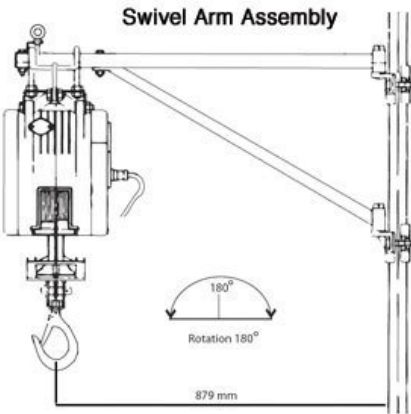

### Features

- Lightweight and compact design allowing for easy installation
- Automatic upper limit switch, when rope disc touches the limit arm, hoisting is automatically stopped
- Lower overwind limit switch
- Dynamic and mechanical brake providing instant and safe braking
- Convenient 240 volt/single phase power supply
- Sensor arm automatically stops motor if the wire rope is under-wound
- Wire rope with 360° weighted hook with safety latch
- Supplied with 3 metre power lead and industry plug & 10 metre heavy duty IP65 waterproof pendant control

### Optional Accessories

- Mounting Arm CRH-0710
- Push Trolley Mount Bracket CRH-0720A

Product Brochure For H274

Diagram of optional trolley mount bracket attached to a Pacific twin pin push trolley

Model		CWS-80	CWS-160	CWS-230	CWS-300
Rated Capacity	kg	80	160	230	300
Stock Code		CWS080	CWS160	CWS230	CWS300
Lifting Speed	m/min	30	22	14	13
Motor	kW	0.8	1.2	1.3	1.5
Power Supply		240 Volt 1Ø 50 Hz			
Lifting Height	m	35	40	24	24
Wire Rope	Ømmxm	3.3x36	4x41	5x25	4.8 x 25
Net weight	kg	9	14	15	17
Dimensions mm	A	200	244	244	244
	B	168	182	182	182
	C	Ø55	Ø55	Ø60	Ø60
Head Room	H	605	640	640	640