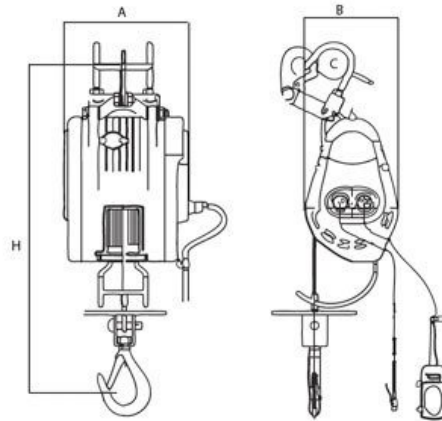

### Features

- Lightweight and compact design allowing for easy installation
- Automatic upper limit switch, when rope disc touches the limit arm, hoisting is automatically stopped
- Lower overwind limit switch
- Dynamic and mechanical brake providing instant and safe braking
- Convenient 240 volt/single phase power supply
- Sensor arm automatically stops motor if the wire rope is under-wound
- Wire rope with 360° weighted hook with safety latch
- Supplied with 3 metre power lead and industry plug & 10 metre heavy duty IP65 waterproof pendant control

### Optional Accessories

- Mounting Arm CRH-0710
- Push Trolley Mount Bracket CRH-0720A

Product Brochure For H274

Diagram of optional trolley mount bracket attached to a Pacific twin pin push trolley

Model		CWS-80	CWS-160	CWS-230	CWS-300
Rated Capacity	kg	80	160	230	300
Stock Code		CWS080	CWS160	CWS230	CWS300
Lifting Speed	m/min	30	22	14	13
Motor	kW	0.8	1.2	1.3	1.5
Power Supply		240 Volt 1Ø 50 Hz			
Lifting Height	m	35	40	24	24
Wire Rope	Ømmxm	3.3x36	4x41	5x25	4.8 x 25
Net weight	kg	9	14	15	17
Dimensions mm	A	200	244	244	244
	B	168	182	182	182
	C	Ø55	Ø55	Ø60	Ø60
Head Room	H	605	640	640	640