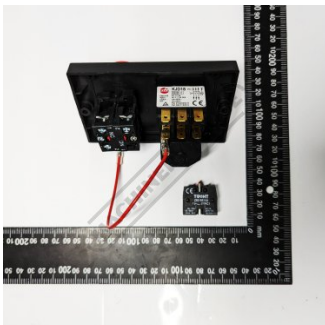

Specific Features